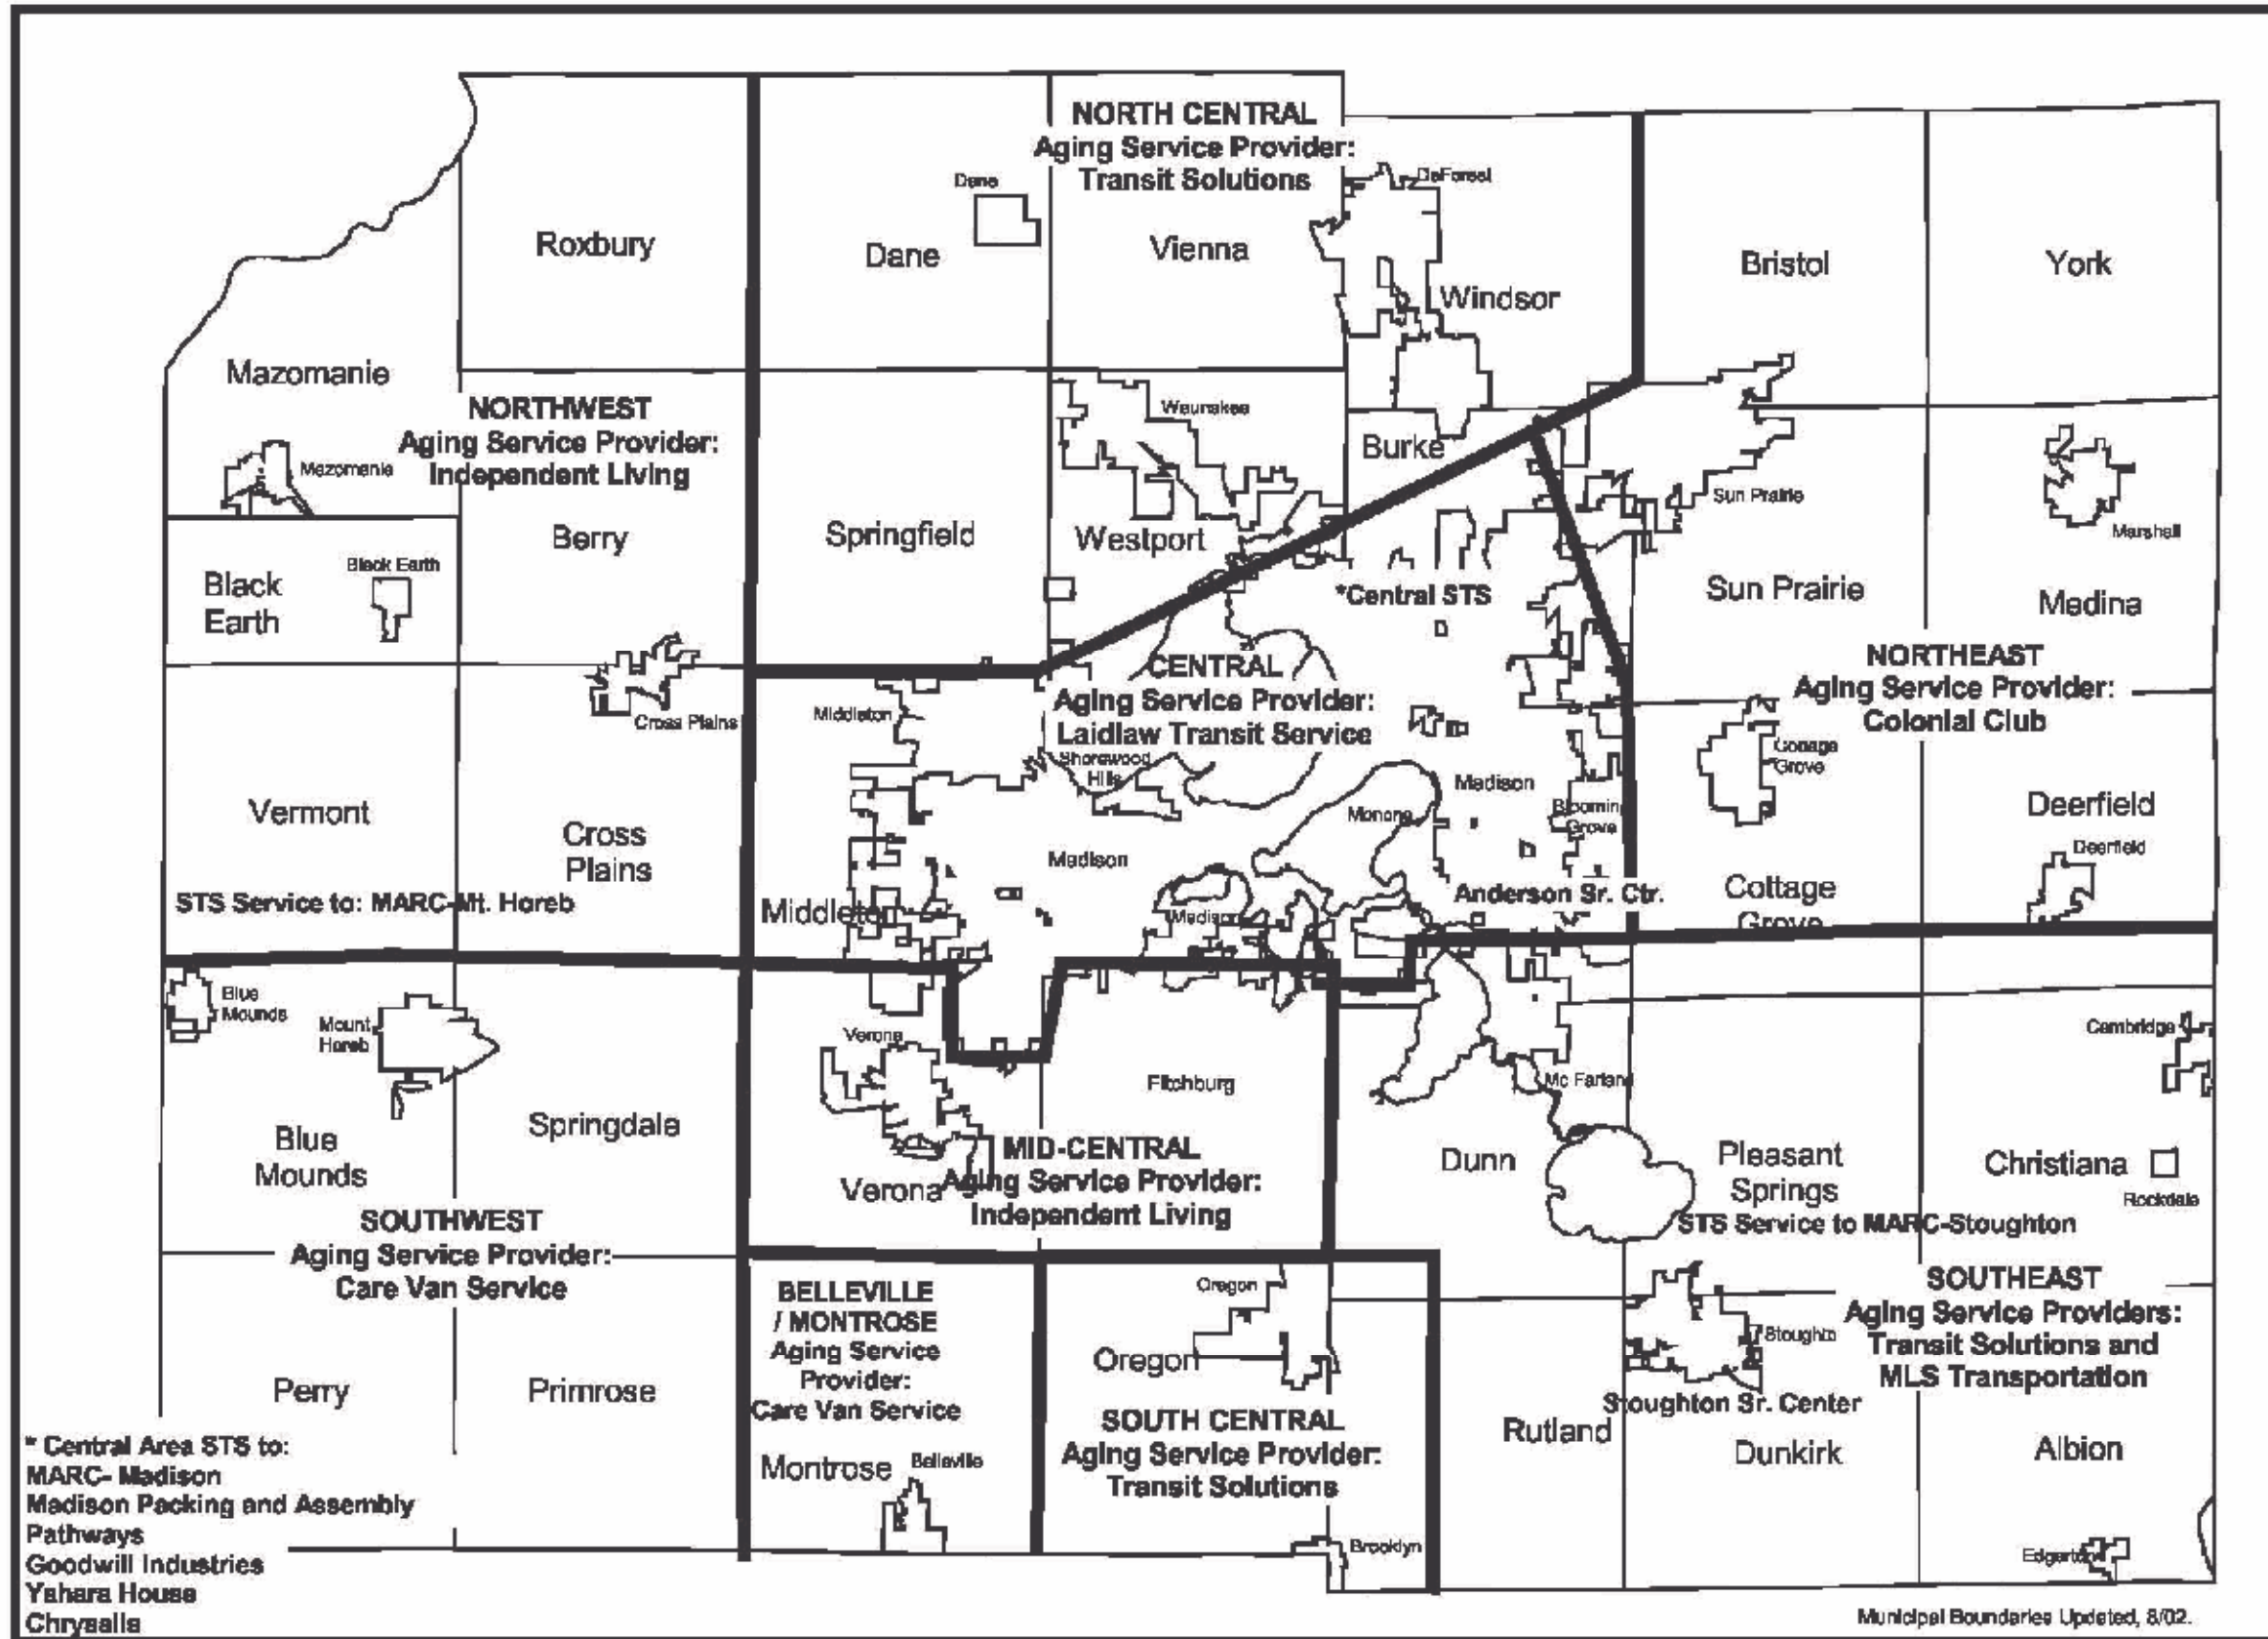

Original Source  
Maps Available here:  
<http://www.danecorpc.org/>

Specialized Transportation

**2004 Dane County Funded  
Specialized Transportation**

R.S.V.P. and Rideline Service  
Provided to all areas of County

- Notes:
1. Boundary lines represent approximate divisions between areas.
  2. Providers may change in 2004 as services are being re-bid.