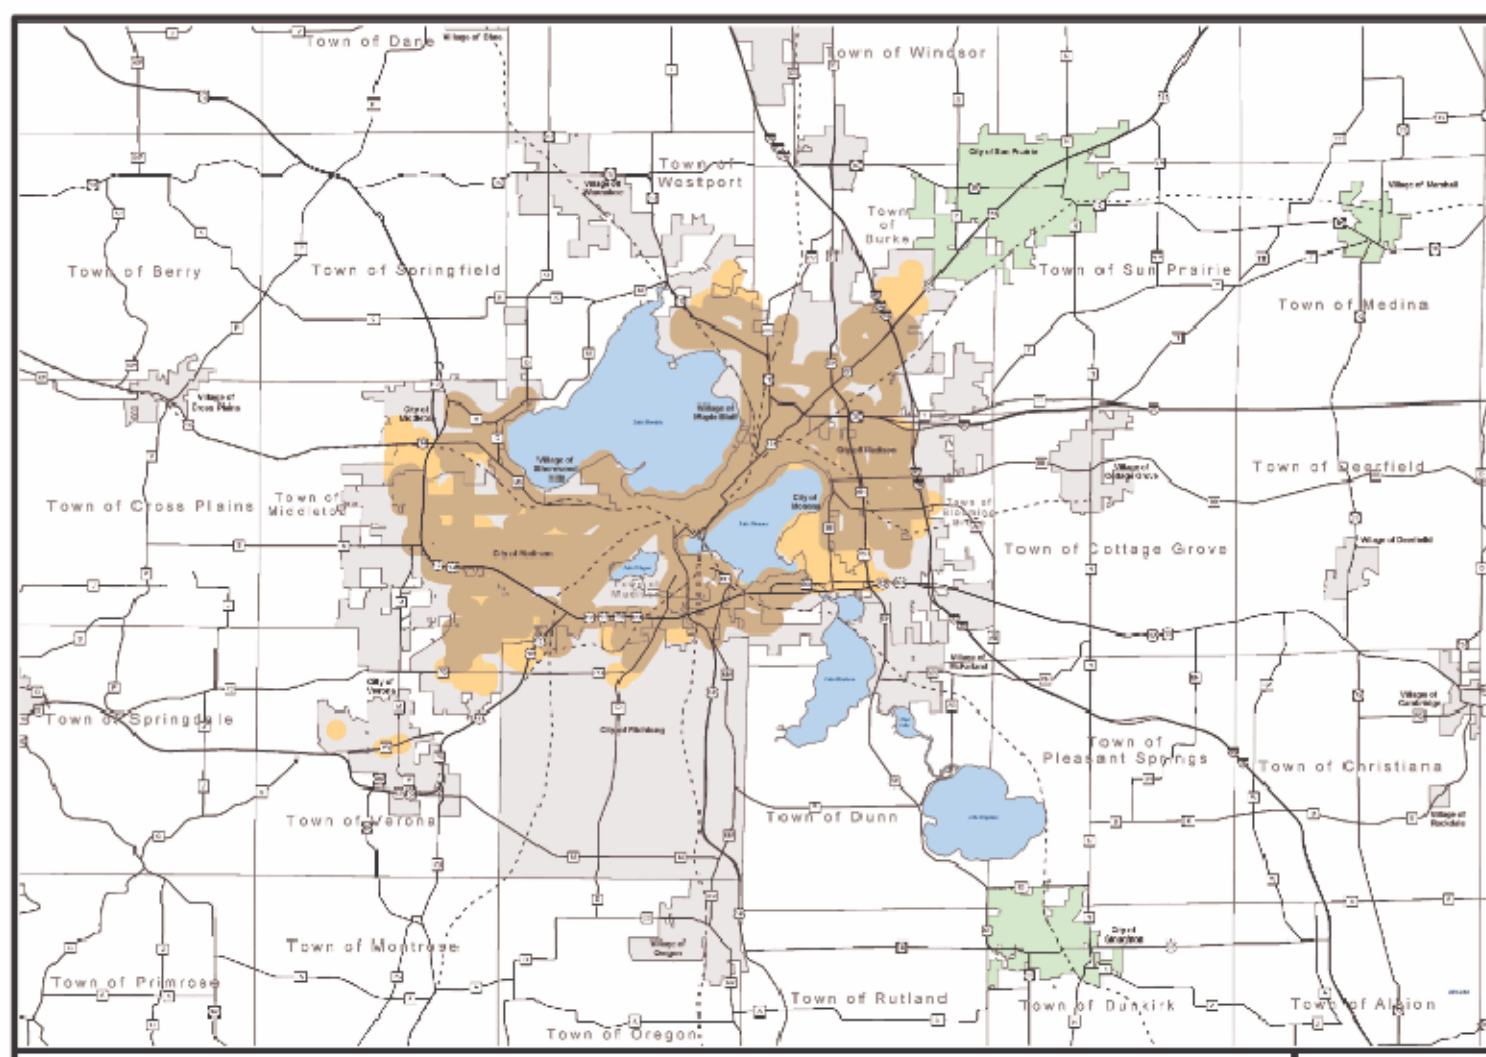

Dane County Comprehensive Plan
 Dept. of Planning & Development
 210 Martin Luther King Jr. Blvd. Room 116
 Madison, WI 53703
 www.daneplan.org

Original Source Maps Available here:
<http://www.madisonareampo.org/>

**Areas with Public Transit Service
 Dane County, Wisconsin**
 Madison Metro and Monona Transit Systems
 Weekday Service Areas (2005)
 Legend: All Day Service (Yellow), Peak Service Only (Orange), Shared Ride Taxi Service (Green)
 Prepared by staff to the
 Section Area
M.P.O.
 PRINTED 8/4/2005

NAME: pldm
 FILE: H:\ArcMapPrj\Trans\TransitServices.mxd

**Areas with Public Transit Service
 Dane County, Wisconsin**
 Madison Metro and Monona Transit Systems
 Weekday Service Areas
 Legend: All Day Service (Yellow), Peak Service Only (Orange), Shared Ride Taxi Service (Green)
 Prepared by staff to the
 Section Area
M.P.O.
 REV: 6/20/02

NAME: pldm
 FILE: G:\ArcMapPrj\Trans\TransitServices.mxd

Areas Served by Public Transit