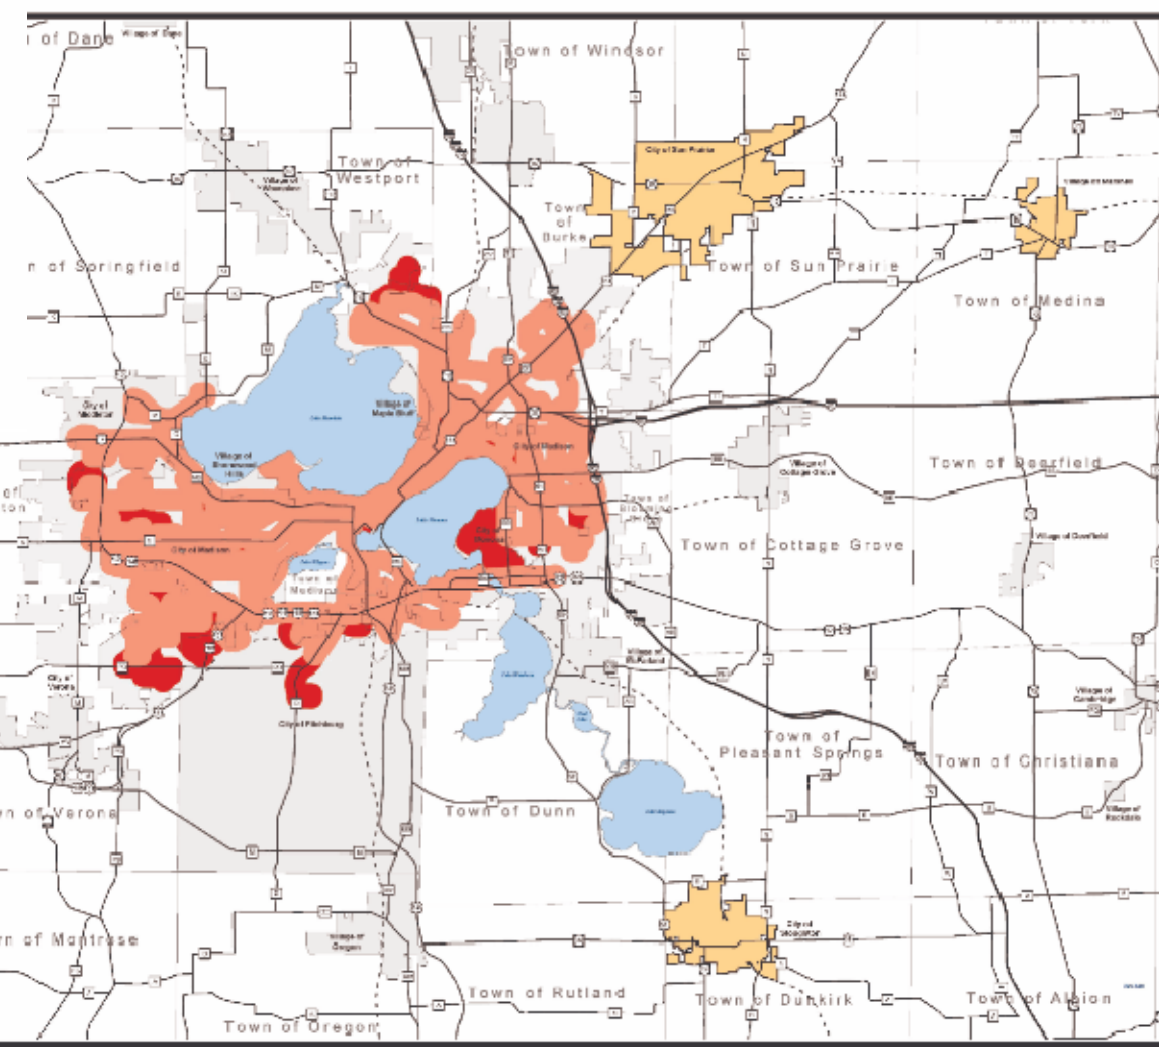

Dane County Comprehensive Plan
 Dept. of Planning & Development
 210 Martin Luther King Jr. Blvd. Room 116
 Madison, WI 53703
 www.daneplan.org

Original Source Maps Available here:
<http://www.madisonareampo.org/>

**Areas with Public Transit Service
 Dane County, Wisconsin**
 Madison Metro and Monona Transit Systems
 Weekday Service Areas (2005)
 Legend: All Day Service (Yellow), Peak Service Only (Orange), Shared Ride Taxi Service (Green)
 Prepared by staff to the
 Section Area
M.P.O.
 PRINTED 8/4/2005

NAME: pldm
 FILE: H:\ArcMapPrj\Trans\TransitServices.mxd

**Areas with Public Transit Service
 Dane County, Wisconsin**
 Madison Metro and Monona Transit Systems
 Weekday Service Areas
 Legend: All Day Service (Yellow), Peak Service Only (Orange), Shared Ride Taxi Service (Green)
 Prepared by staff to the
 Section Area
M.P.O.
 REV: 6/20/02

NAME: pldm
 FILE: G:\ArcMapPrj\Trans\TransitServices.mxd

Areas Served by Public Transit