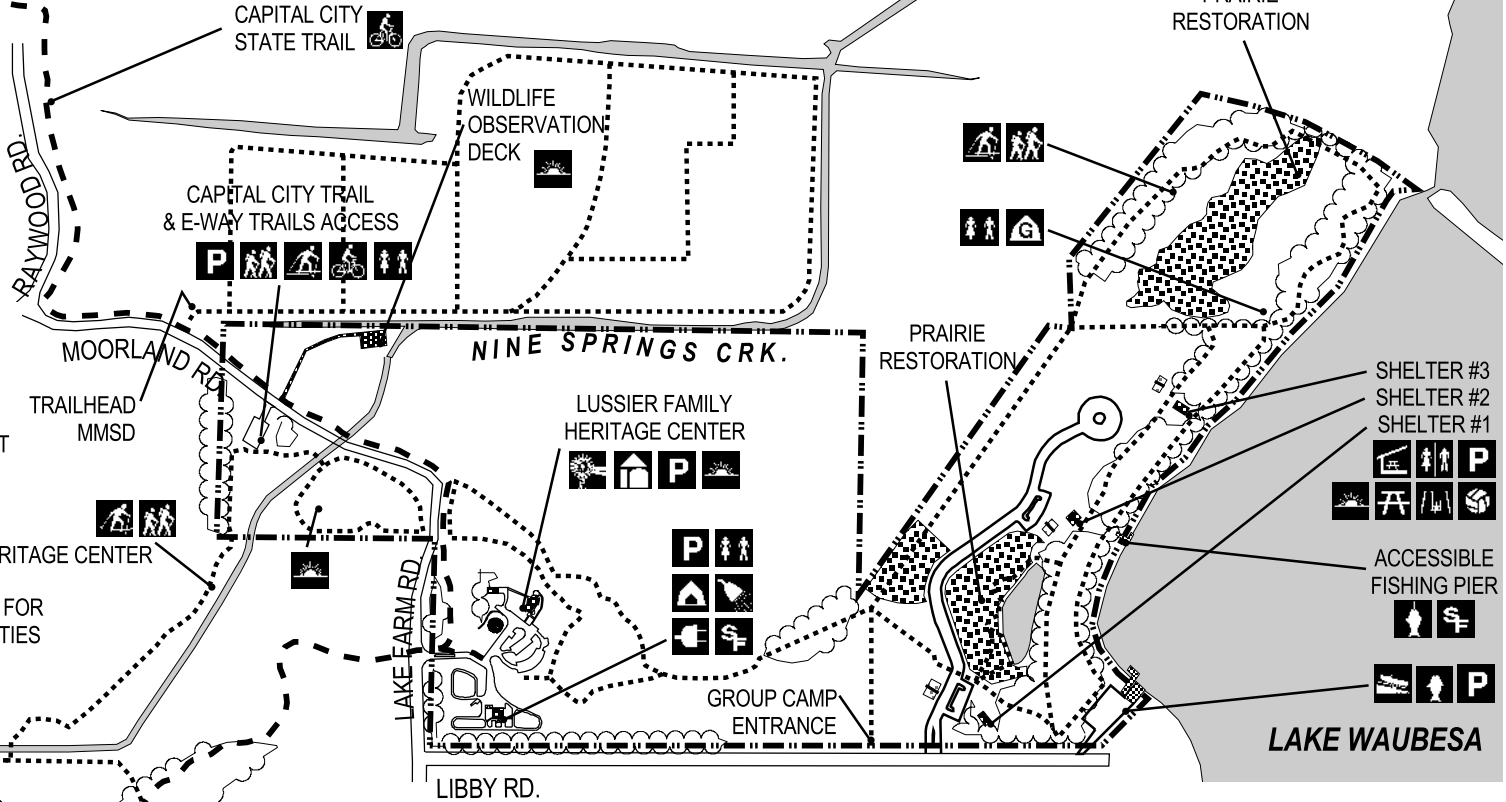

# LAKE FARM PARK UNIT,

4330 LIBBY RD  
MADISON WI 53711  
3113 LAKE FARM RD  
MADISON WI 53711  
3101 LAKE FARM RD  
MADISON WI 53711

# CAPITAL SPRINGS RECREATION AREA

## CAMPGROUND & LUSSIER FAMILY HERITAGE CENTER

### LEGEND

- EWAY
- PARK TRAIL
- REGIONAL/LOCAL TRAIL
- LAKE FARM PARK BOUNDARY

- PARKING
- RESTROOMS
- CAMPGROUND
- GROUP CAMP
- SHOWERS
- CAMPSITES W/ ELECTRICITY
- SHELTER
- PICNIC AREA
- BOAT LAUNCH
- CANOE LAUNCH
- FISHING
- VISTA
- HIKING TRAIL
- BIKE TRAIL
- CROSS COUNTRY SKI TRAIL
- PLAY AREA
- VOLLEYBALL COURT
- HISTORIC SITE
- LUSSIER FAMILY HERITAGE CENTER
- SPECIAL FACILITIES FOR PEOPLE W/ DISABILITIES