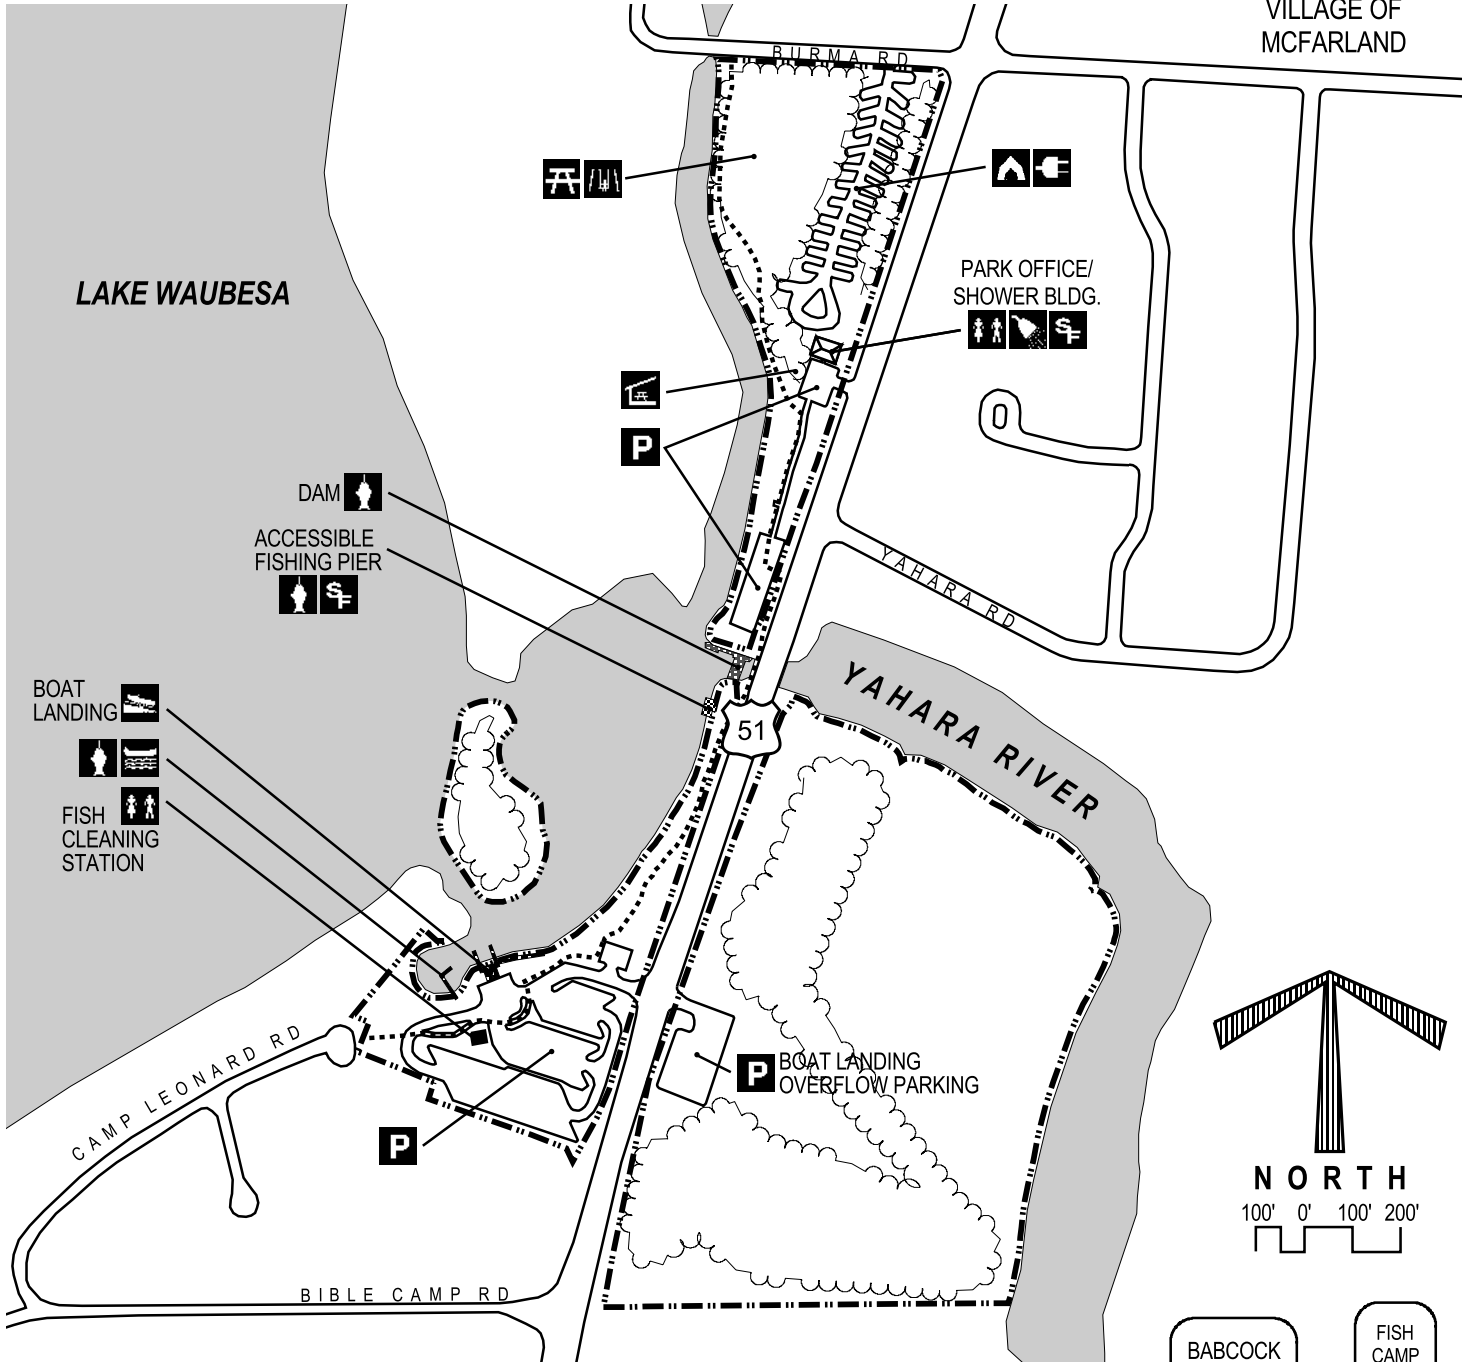

# BABCOCK PARK

4214 US HIGHWAY 51  
MCFARLAND WI 53558

VILLAGE OF  
MCFARLAND

## LEGEND

- |                              |                |   |
|------------------------------|----------------|---|
| - PARKING                    | - PICNIC AREA  | - PLAY AREA                                       |
| - RESTROOM                   | - FISHING      | - BOAT LAUNCH                                     |
| - CAMP GROUND                | - CANOE LAUNCH | - SPECIAL FACILITIES FOR PEOPLE WITH DISABILITIES |
| - SHOWERS                    | - PARK TRAIL   | - BABCOCK PARK BOUNDARY                           |
| - CAMPSITES WITH ELECTRICITY |                |   |
| - SHELTER                    |                |   |