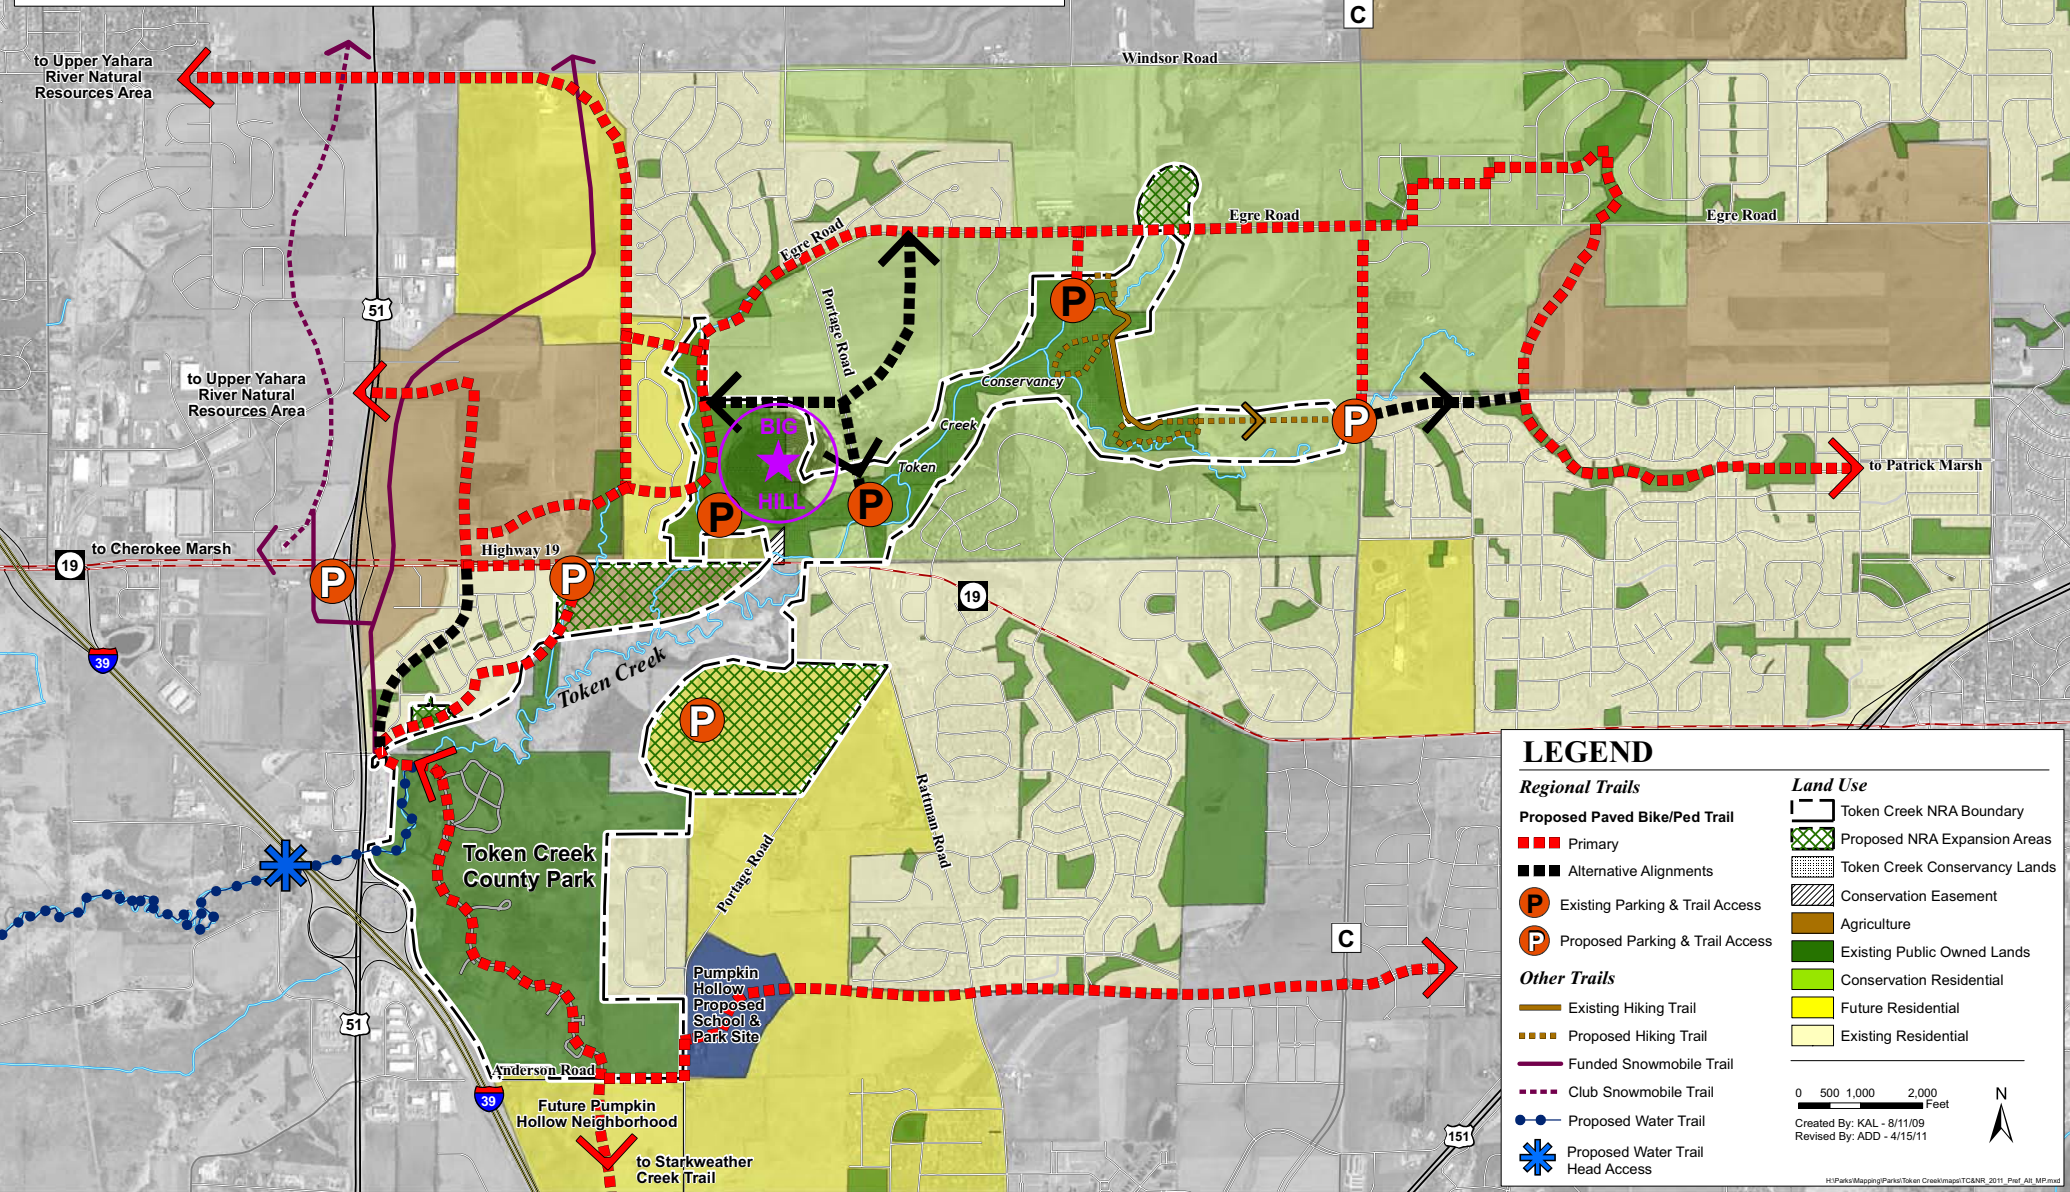

# Token Creek Natural Resource Area

## 2011 Preferred Alternative Master Plan

### LEGEND

<b>Regional Trails</b>		<b>Land Use</b>	
Proposed Paved Bike/Ped Trail	Primary	Token Creek NRA Boundary	Proposed NRA Expansion Areas
Alternative Alignments	Existing Parking & Trail Access	Token Creek Conservancy Lands	Conservation Easement
Proposed Parking & Trail Access	Existing Hiking Trail	Agriculture	Existing Public Owned Lands
<b>Other Trails</b>	Proposed Hiking Trail	Conservation Residential	Future Residential
Funded Snowmobile Trail	Club Snowmobile Trail	Existing Residential	
Proposed Water Trail	Proposed Water Trail Head Access		

0 500 1,000 2,000 Feet  
 Created By: KAL - 8/11/09  
 Revised By: ADD - 4/15/11

H:\Parks\Mapping\Parks\Token Creek\map\TC&NR\_2011\_Pref\_Alt\_MP.mxd