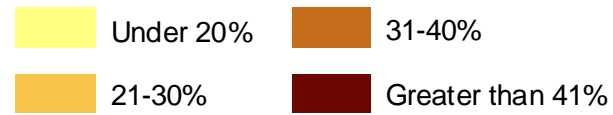

# Education Attainment Percent College Graduates Dane County, Wisconsin

Source: 2000 US Census Block Group Data